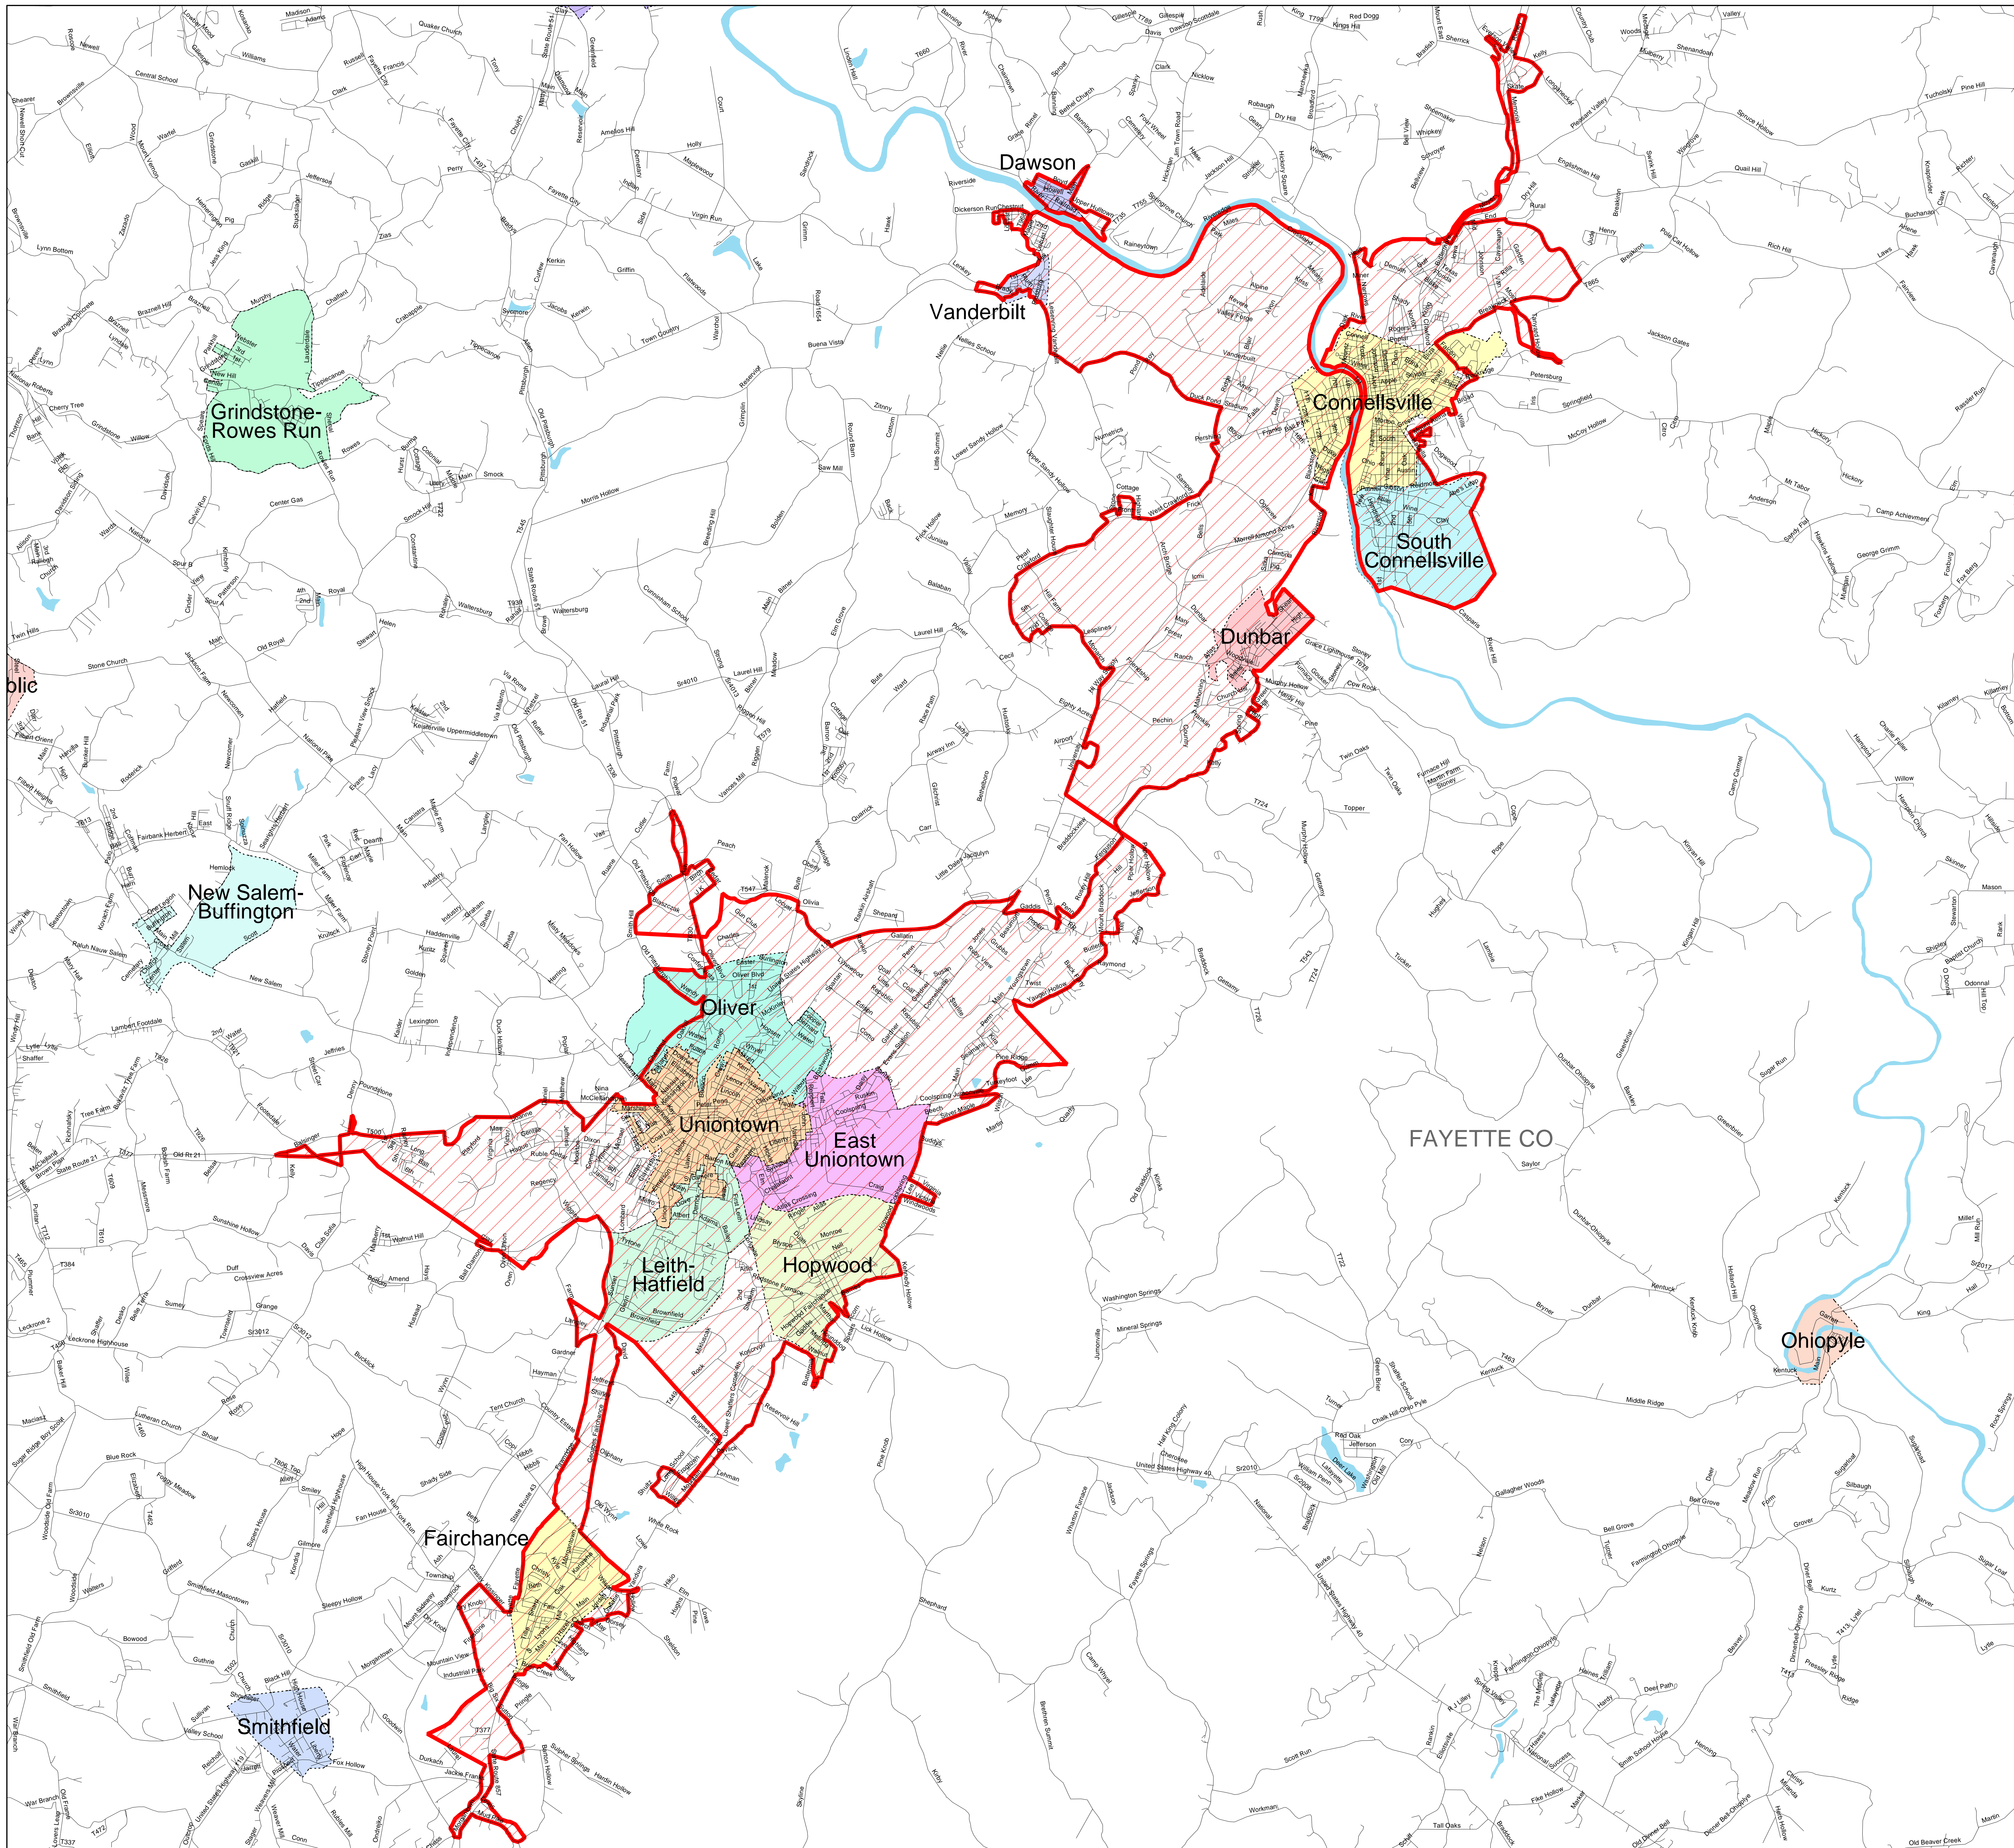

Uniontown - Connellsville, PA Urbanized Area Storm Water Entities as Defined by the 2000 Census

2000 Census Urbanized Areas

-  Uniontown - Connellsville, PA
-  Municipal Boundaries
-  County Boundaries
-  Major Waterbodies
-  Roads

SOURCE:
US Census Bureau TIGER data, 2000 Census

PROJECTION:
State Plane Coordinate System - Pennsylvania South
Horizontal datum - NAD83

MAP DESIGN:
September 16, 2002