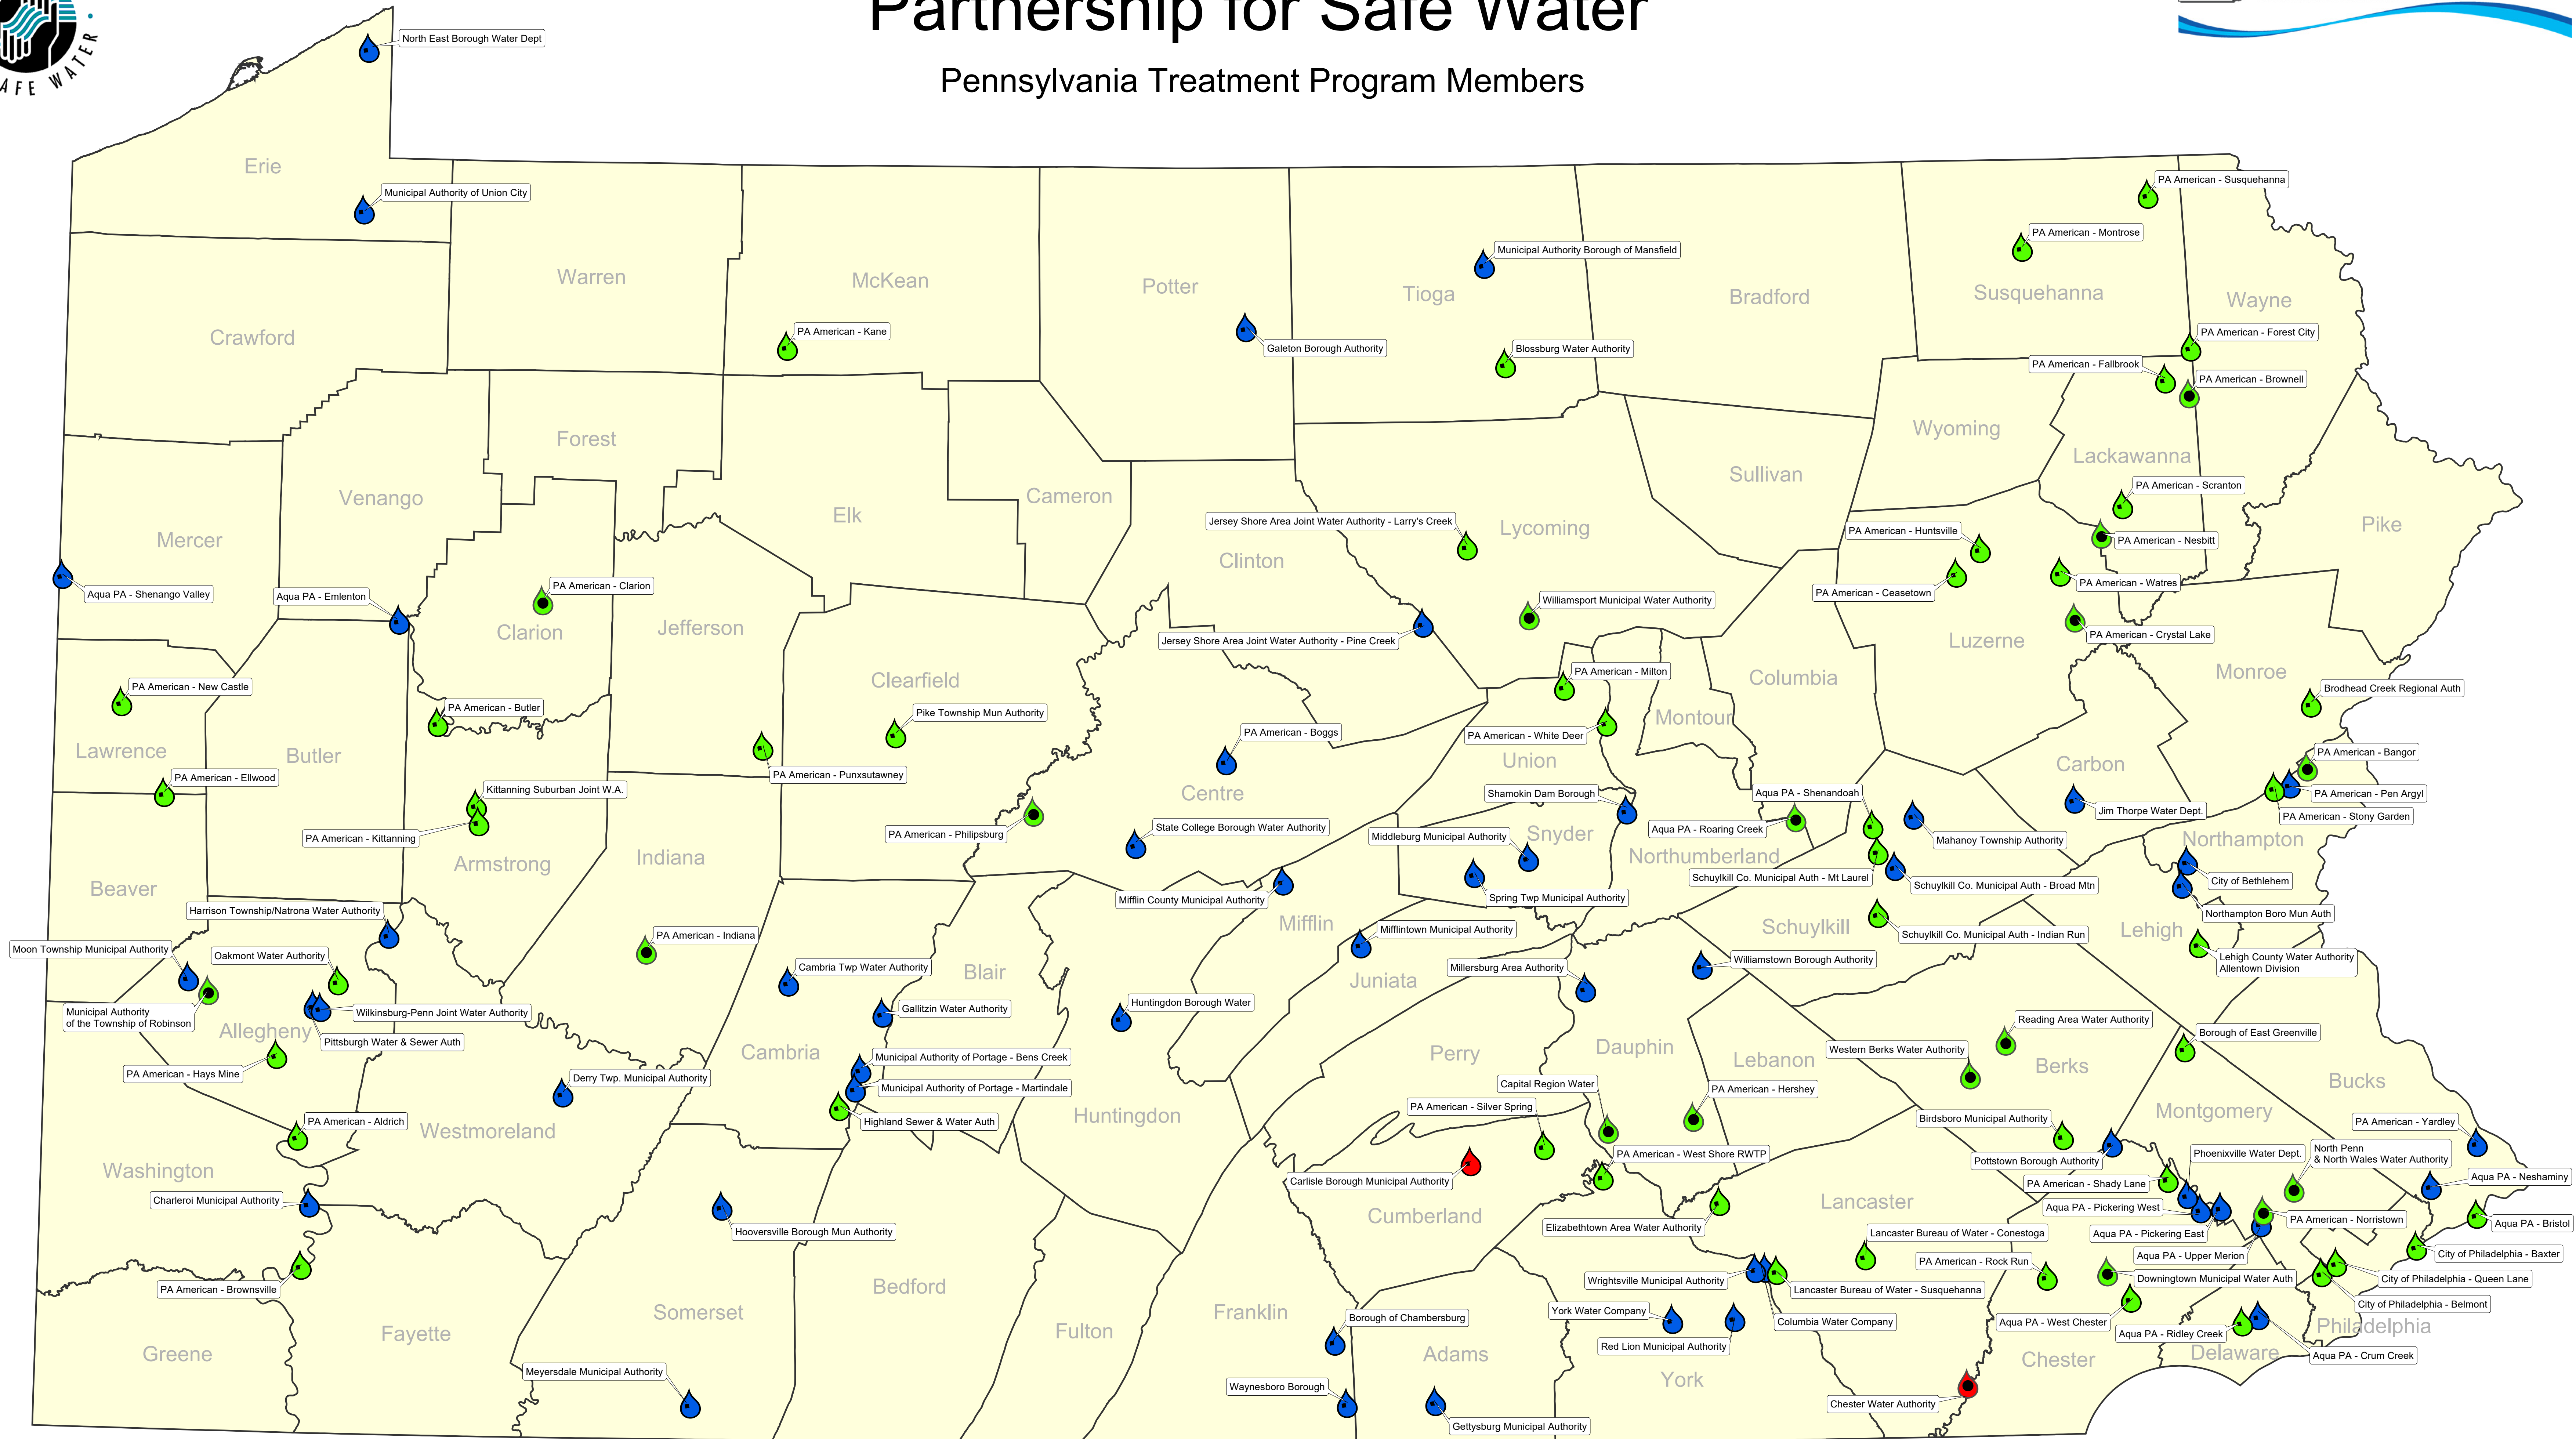

# Partnership for Safe Water

## Pennsylvania Treatment Program Members

**Partnership for Safe Water Treatment Program Members - 115**

-  1 Partnership for Safe Water Treatment Members (Phase IV & Presidents Award)
-  1 Partnership for Safe Water Treatment Members (Phase IV)
-  17 Partnership for Safe Water Treatment Members (Phase III & Presidents Award)
-  46 Partnership for Safe Water Treatment Members (Phase III)
-  50 Partnership for Safe Water Treatment Members (Phase I & II)

 PA Counties